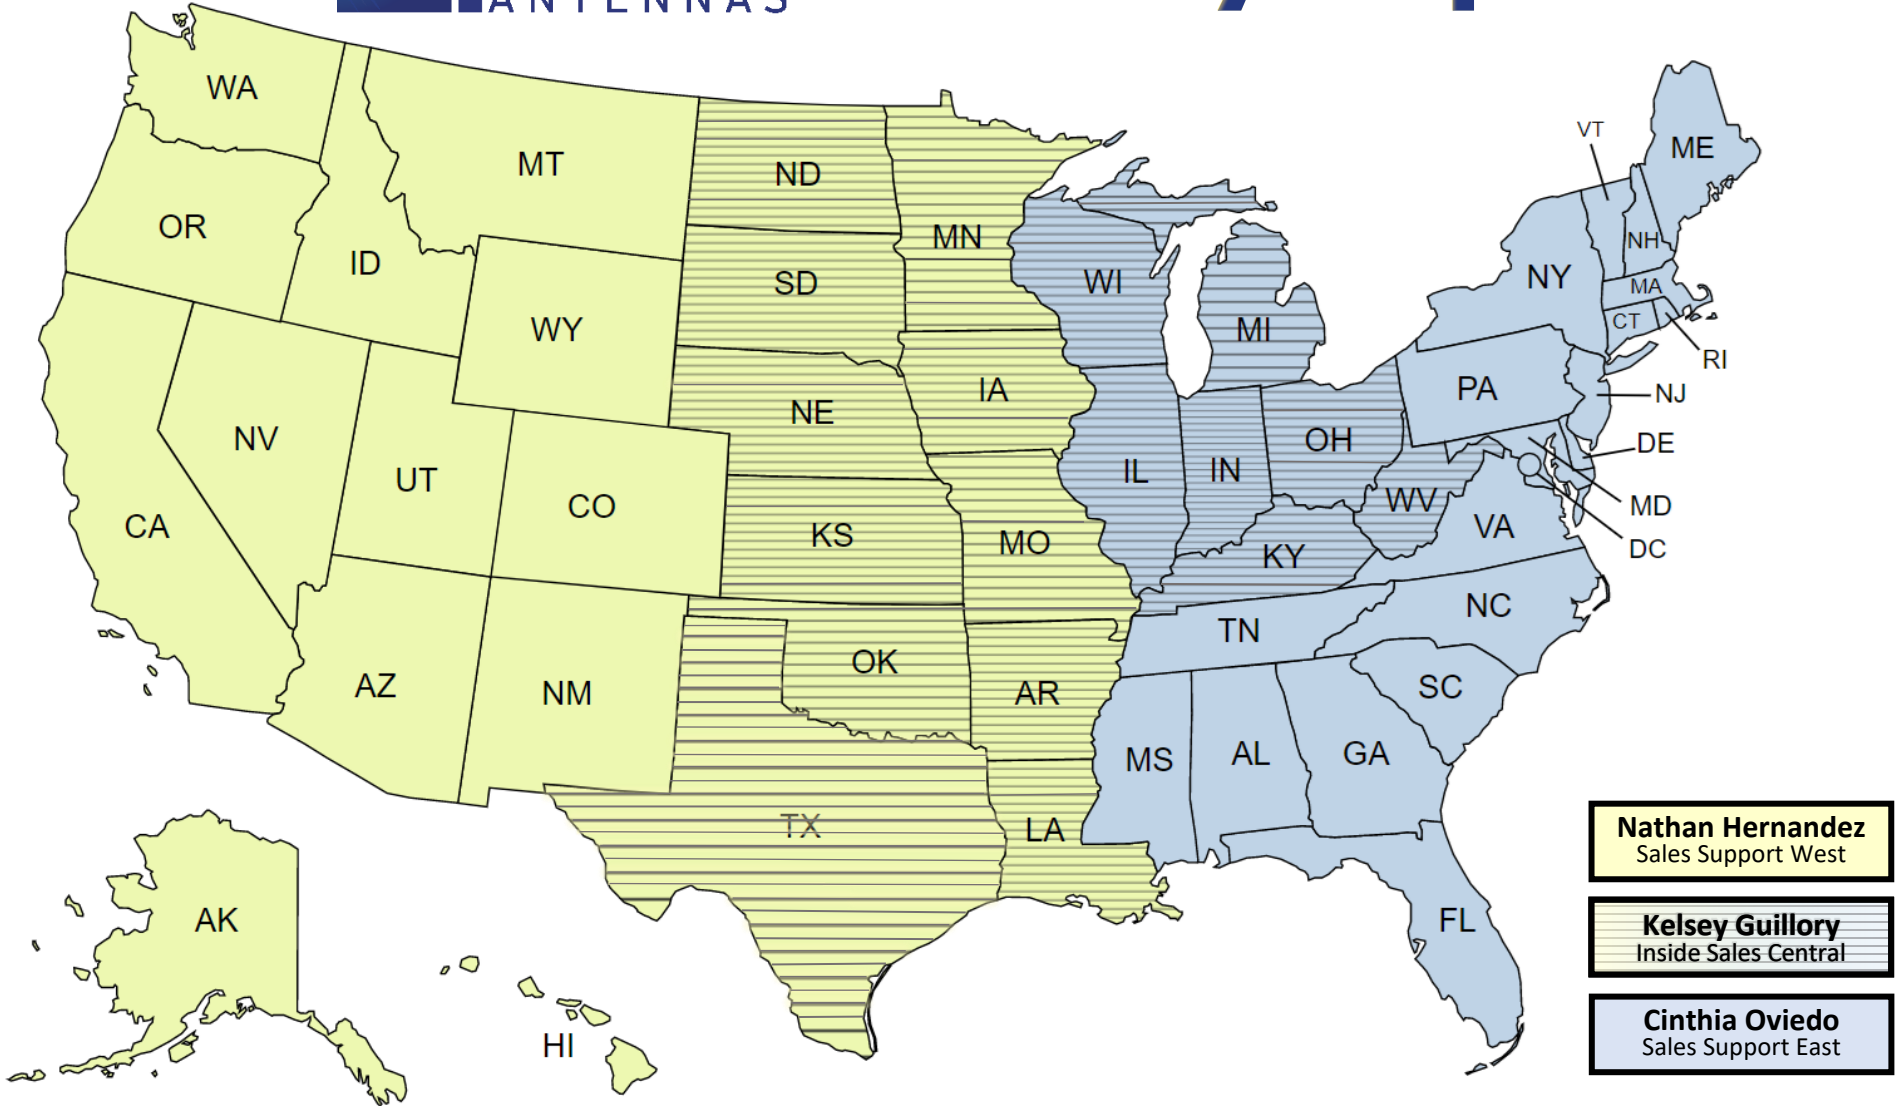

parsec ANTENNAS **Territory Map**

Nathan Hernandez
Sales Support West

Kelsey Guillory
Inside Sales Central

Cinthia Oviedo
Sales Support East

| Parsec Antennas | Main 972-804-4600 - parsec-t.com |
|--|---|
| Cinthia Oviedo - Sales Support East | 972-698-4018 - cinthia.oviedo@parsec-t.com |
| Nathan Hernandez - Sales Support West | 469-814-8601 - nathan.hernandez@parsec-t.com |
| Kelsey Guillory - Inside Sales Central | 469-808-9030 - kelsey.guillory@parsec-t.com |
| Jack Neenan - Director of NE Sales | 401-287-7737 - jack.neenan@parsec-t.com |
| Melissa Heckel - Partner Relations Manager | 469-229-7905 - melissa.heckel@parsec-t.com |
| Jen Neenan - COO | 972-972-4808 - jen.neenan@parsec-t.com |
| Michael Neenan - CEO/Technical Lead | 972-535-5501 - mneenan@parsec-t.com |