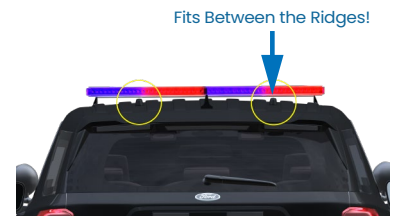

CONNECTIVITY ON-THE-GO

Australian Shepherd & Border Collie

Australian Shepherd

Border Collie

Elevate your mobile connectivity to unprecedented heights with our cutting-edge antenna lineup! The Australian Shepherd, our 5G marvel, set to redefine the mobile experience with lightning-fast speeds and unparalleled reliability. But that's not all—meet the Border Collie, our powerhouse 4G/5G antenna, ensuring robust and dependable connections for your mobile and fixed applications. These antennas are promising efficiency and performance that go beyond expectations. Embrace the next era of mobile excellence with the Australian Shepherd and Border Collie – your trusted partners in connectivity innovation!

Ships in 2-3 days!

Australian Shepherd

Discover the Australian Shepherd antenna, designed for high-efficiency 5G spanning 600 MHz to 6GHz. These antennas feature 4X4 MIMO cellular, 4X4 MIMO Wi-Fi, and optional GPS and Bluetooth capabilities, making them versatile for both mobile and fixed wireless applications. Engineered with ruggedness in mind, these antennas boast an IP67 rating. Specifically tailored for modern police vehicles equipped with low-profile LED light bars, the Australian Shepherd complements seamlessly. Its sleek, thin housing effortlessly fits between vehicle rooftop ridges, ensuring an aerodynamic profile that minimizes both external and internal noise.

Border Collie

The Border Collie antenna—an advanced 4G/5G solution featuring 2X2 MIMO cellular and up to 2X2 MIMO Wi-Fi, along with optional GPS and Bluetooth. The Border Collie excels in scenarios such as first responder vehicles, remote video monitoring, kiosk systems, NEMA enclosures, IoT systems, and industrial network solutions. Easy installation process requiring just a single 1-inch mounting hole. Encased in a rugged, IP67 housing, the Border Collie ensures durability and reliability in various demanding environments.