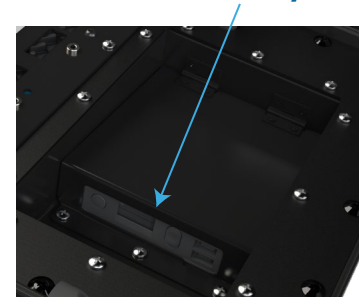

On-The-Go Battery Access

Bernese Mountain Dog- G2 Version | Part Numbers
PRO7MD4L2WG-G2 | PRO8MD4L2WBG-G2 | PRO9MD6L2WG-G2