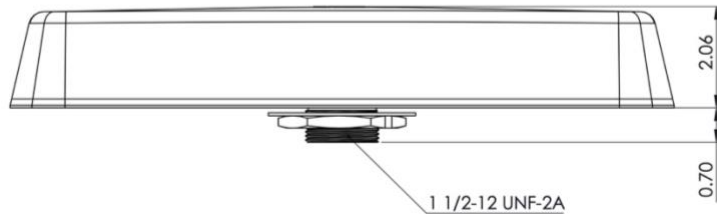

Specifications

Frequencies			
4G/5G Cellular	617-894 MHz 1710-2700 MHz 3400-4000 MHz 5150-5925 MHz	Wi-Fi	2400-2483.5 MHz 4900-5900 MHz
4G/5G Bands			
North America	B2, B4, B5, B12, B13, B14, B17, B25, B26, B29, B30, B41, B46, B48, B66, B71 n2, n5, n12, n25, n26, n41, n48, n66, n71, n77		
EMEA	B1, B3, B7, B20, B28, B42, B43, B46 n1, n3, n28, n77, n78		
Mechanical		Environmental	
Dimension	2.06 inch X 2.45 inch X 13.5 inch	Operating Temperature	-30 °C to 85°C OR -22 °F to 180°F
Mounting	Single 1.5 inch	Ingress Protection	IP67

Dimensions