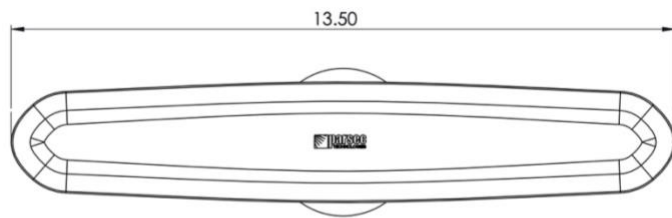

Specifications

Frequencies			
4G/5G Cellular	617-894 MHz 1710-2700 MHz 3400-4000 MHz 5150-5925 MHz	Wi-Fi	2400-2483.5 MHz 4900-5900 MHz
4G/5G Bands			
North America	B2, B4, B5, B12, B13, B14, B17, B25, B26, B29, B30, B41, B46, B48, B66, B71 n2, n5, n12, n25, n26, n41, n48, n66, n71, n77		
EMEA	B1, B3, B7, B20, B28, B42, B43, B46 n1, n3, n28, n77, n78		
Mechanical		Environmental	
Dimension	2.06 inch X 2.45 inch X 13.5 inch	Operating Temperature	-30 °C to 85°C OR -22 °F to 180°F
Mounting	Single 1.5 inch	Ingress Protection	IP67

Dimensions