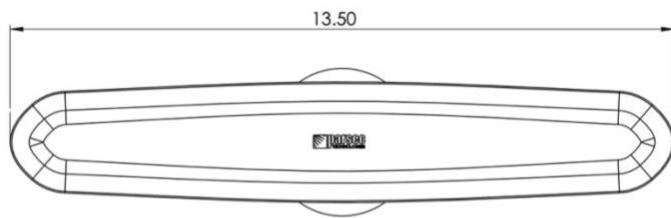

Specifications

<i>Frequencies</i>			
4G/5G Cellular	617-894 MHz 1710-2700 MHz 3400-4000 MHz 5150-5925 MHz	Wi-Fi	2400-2483.5 MHz 4900-5900 MHz
<i>4G/5G Bands</i>			
North America	B2, B4, B5, B12, B13, B14, B17, B25, B26, B29, B30, B41, B46, B48, B66, B71 n2, n5, n12, n25, n26, n41, n48, n66, n71, n77		
EMEA	B1, B3, B7, B20, B28, B42, B43, B46 n1, n3, n28, n77, n78		
<i>Mechanical</i>		<i>Environmental</i>	
Dimension	2.06 inch X 2.45 inch X 13.5 inch	Operating Temperature	-30 °C to 85°C OR -22 °F to 180°F
Mounting	Single 1.5 inch	Ingress Protection	IP67

Dimensions