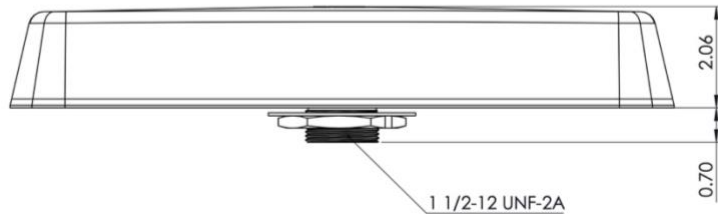

Specifications

<i>Frequencies</i>			
4G/5G Cellular	617-894 MHz 1710-2700 MHz 3400-4000 MHz 5150-5925 MHz	Wi-Fi	2400-2483.5 MHz 4900-5900 MHz
<i>4G/5G Bands</i>			
North America	B2, B4, B5, B12, B13, B14, B17, B25, B26, B29, B30, B41, B46, B48, B66, B71 n2, n5, n12, n25, n26, n41, n48, n66, n71, n77		
EMEA	B1, B3, B7, B20, B28, B42, B43, B46 n1, n3, n28, n77, n78		
<i>Mechanical</i>		<i>Environmental</i>	
Dimension	2.06 inch X 2.45 inch X 13.5 inch	Operating Temperature	-30 °C to 85°C OR -22 °F to 180°F
Mounting	Single 1.5 inch	Ingress Protection	IP67

Dimensions