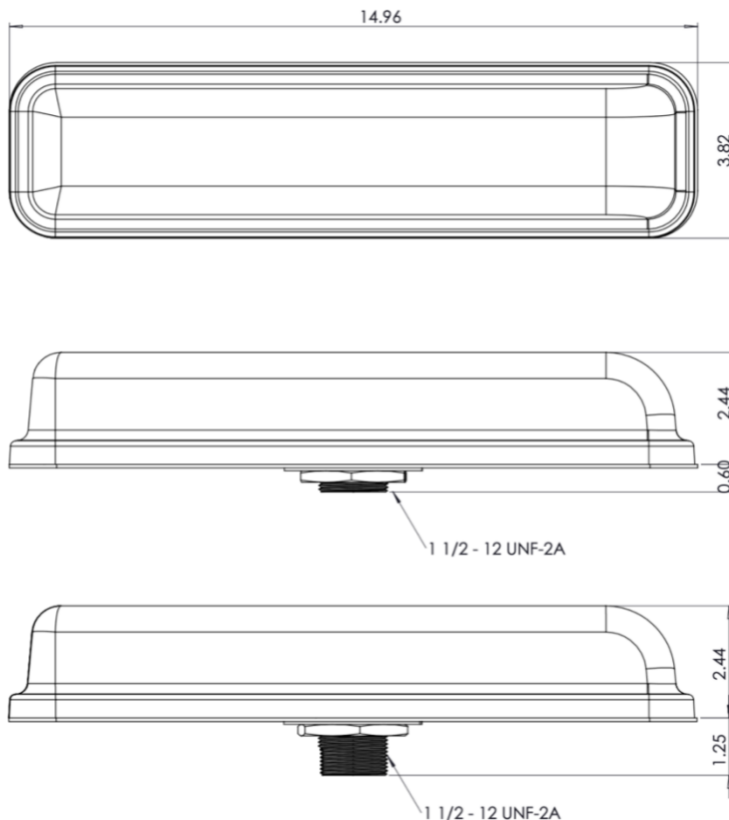

Specifications

<i>Frequencies</i>			
4G/5G Cellular	617-894 MHz 1695-2700 MHz 3300-3800 MHz 5150-5925 MHz	Wi-Fi	2400-2483.5 MHz 4900-5900 MHz
<i>4G/5G Bands</i>			
North America	B2, B4, B5, B7, B12, B13, B14, B17, B25, B26, B29, B30, B41, B46, B48, B66, B71 n2, n5, n12, n25, n26, n41, n48, n66, n71, n77		
EMEA	B1, B3, B7, B20, B28, B42, B43, B46 n1, n3, n28, n77, n78		
<i>Mechanical</i>		<i>Environmental</i>	
Dimensions	2.44 inch X 3.82 inch X 14.96 inch	Operating Temperature	-30 °C to 85°C OR -22 °F to 180°F
Mounting	Single 1.5 inch	Ingress Protection	IP67

Dimensions

Hardware Accessories Included

PTA0761