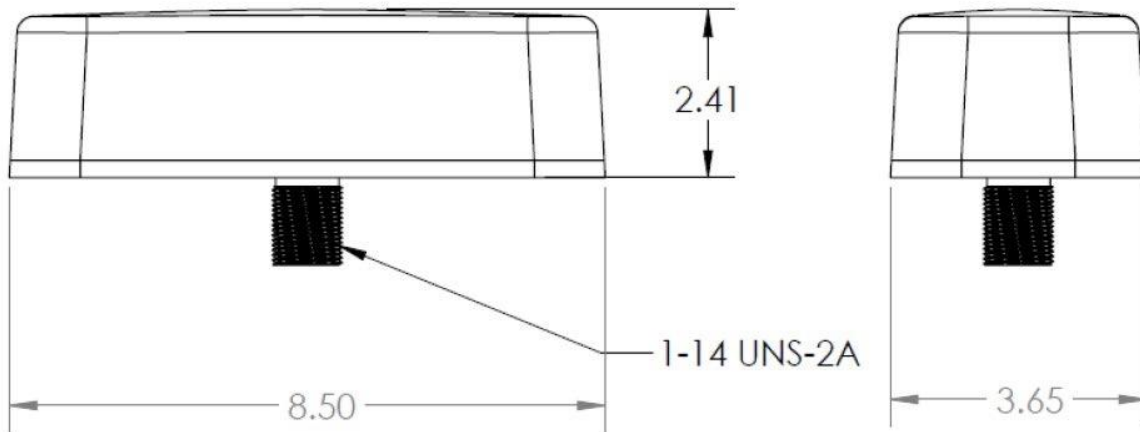

Specifications

<i>Frequencies</i>			
4G/5G Cellular	617-894 MHz 1710-2700 MHz 3400-3800 MHz 5150-5925 MHz	Wi-Fi	2400-2483.5 MHz 4900-5900 MHz
<i>4G/5G Bands</i>			
North America	B2, B4, B5, B7, B12, B13, B14, B17, B25, B26, B30, B41, B46, B48, B66, B71 n2, n5, n12, n25, n26, n41, n48, n66, n71		
EMEA	B1, B3, B7, B20, B28, B42, B43, B46 n1, n3, n28, n78		
<i>Mechanical</i>		<i>Environmental</i>	
Dimension	8.50 inch x 3.65 inch x 2.41 inch	Operating Temperature	-30 °C to 85°C OR -22 °F to 180°F
Mounting	Single 1.5 inch	Ingress Protection	IP67

Dimensions