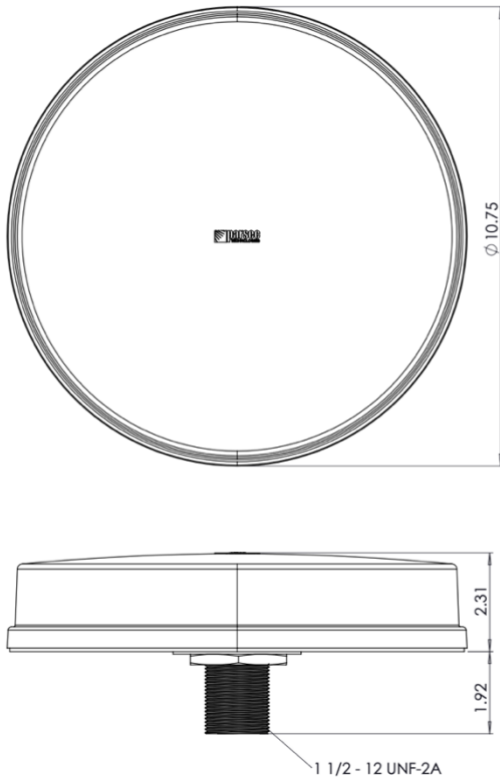

Durable

IP67 Rated & Power Wash Safe

- UP TO 4X4 MIMO CELLULAR
- UP TO 6X6 MIMO WI-FI
- OMNI-DIRECTIONAL
- 600 MHz – 6 GHz
- GPS
- WI-FI 6 COMPATIBLE
- LOW PROFILE

Specifications

Frequencies			
4G/5G Cellular	617-894 MHz 1710-2700 MHz 3300-4000 MHz 5150-5925 MHz	Wi-Fi	2400-2483.5 MHz 4900-5900 MHz
4G/5G Bands			
North America	B2, B4, B5, B7, B12, B13, B14, B17, B25, B26, B29, B30, B41, B46, B48, B66, B71 n2, n5, n12, n25, n26, n41, n48, n66, n71, n77		
EMEA	B1, B3, B7, B20, B28, B42, B43, B46 n1, n3, n28, n77, n78		
Mechanical		Environmental	
Dimension	2.44 inch X 3.75 inch X 14.90 inch	Operating Temperature	-30 °C to 85°C OR -22 °F to 180°F
Mounting	Diameter 10.75 inch X Height 2.23 inch	Ingress Protection	IP67 Waterproof
RF Cable Length	Choice of 1 or 15 ft Cable		

Dimensions

Hardware Accessories Included

PTA0761

Product Images

Electrical Specifications

<i>ID & Unit</i>	<i>Port</i>	<i>Parameters</i>	<i>Typ.</i>
Radiated Efficiency (%)	CELL 1 thru 4	617-849 MHz	70
	CELL 1 thru 4	849-894 MHz	60
	CELL 1 thru 4	1710-2200 MHz	80
	CELL 1 thru 4	2200-2700 MHz	75
	CELL 1 thru 4	3300-3700 MHz	80
	CELL 1 thru 4	3700-4000 MHz	70
	CELL 1 thru 4	5150-5925 MHz	70
	Wi-Fi 1 thru 4	2400-2483.5 MHz	80
	Wi-Fi 1 thru 4	4900-5900 MHz	70
Peak Gain (dBi)	CELL 1 thru 4	617-849 MHz	5
	CELL 1 thru 4	849-894 MHz	6
	CELL 1 thru 4	1710-2200 MHz	5.5
	CELL 1 thru 4	2200-2700 MHz	8
	CELL 1 thru 4	3300-4000 MHz	7
	CELL 1 thru 4	5150-5925 MHz	9
	Wi-Fi 1 thru 4	2400-2483.5 MHz	7
	Wi-Fi 1 thru 4	4900-5900 MHz	8
Return Loss 50Ω (dB)	CELL 1 thru 4	617-698 MHz	7
	CELL 1 thru 4	698-894 MHz	8
	CELL 1 thru 4	1710-2700 MHz	12
	CELL 1 thru 4	3300-4000 MHz	8
	CELL 1 thru 4	5150-5925 MHz	4
	Wi-Fi 1 thru 4	2400-2483.5 MHz	15
	Wi-Fi 1 thru 4	4900-5900 MHz	8