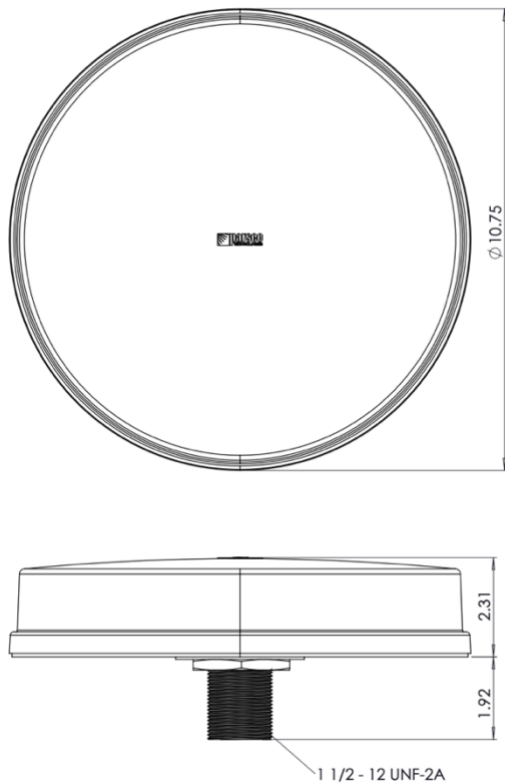

Specifications

Frequencies			
4G/5G Cellular	617-894 MHz 1710-2700 MHz 3400-4000 MHz 5150-5925 MHz	Wi-Fi	2400-2483.5 MHz 4900-5900 MHz
4G/5G Bands			
North America	B2, B4, B5, B7, B12, B13, B14, B17, B25, B26, B29, B30, B41, B46, B48, B66, B71 n2, n5, n12, n25, n26, n41, n48, n66, n71, n77		
EMEA	B1, B3, B7, B20, B28, B42, B43, B46 n1, n3, n28, n77, n78		
Mechanical		Environmental	
Dimension	2.44 inch X 3.75 inch X 14.90 inch	Operating Temperature	-30 °C to 85°C OR -22 °F to 180°F
Mounting	Diameter 10.75 inch X Height 2.23 inch Single 1.5 Inch	Ingress Protection	IP67 Waterproof
RF Cable Length	Choice of 1 or 15 ft Cable		

Dimensions